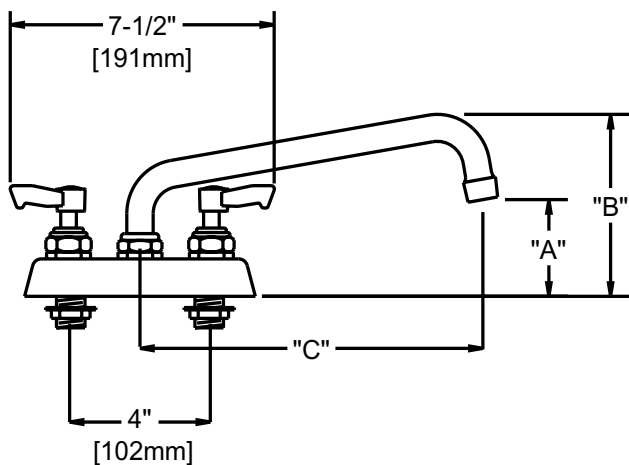

JOB NAME:

QUANTITY:

ITEM NO.:

PRODUCT NAME:
**4" C/C DECK FAUCET
 WITH SWING SPOUT**

MODEL:

- 26174 WITH 6" SWING SPOUT
- 26182 WITH 8" SWING SPOUT
- 26190 WITH 10" SWING SPOUT
- 26204 WITH 12" SWING SPOUT
- 26212 WITH 18" SWING SPOUT

MODEL	DIM "A"	DIM "B"	DIM "C"
26174	2-1/8" [54mm]	4-3/4" [121mm]	6" [152mm]
26182	2-1/2" [64mm]	5-1/4" [133mm]	8" [203mm]
26190	3-1/8" [79mm]	5-7/8" [149mm]	10" [254mm]
26204	3-5/8" [92mm]	6-3/8" [162mm]	12" [305mm]
26212	5-3/8" [137mm]	8-3/8" [213mm]	18" [457mm]

FEATURES:

- * 4" C/C DECK MOUNTED
- * 1" LONG SHANKS WITH LOCK NUTS AND 1/2" NPT THREADS

SYSTEM LIMITS
 TEMP: 40 F MIN TO 140 F MAX
 PRESSURE 200 PSI MAX STATIC
 2.20 GPM AT 80 PSI

SHIPPING WEIGHT
 * 5.5 LBS