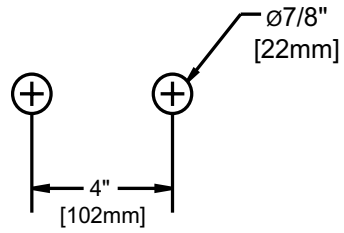

ANSI/A112.18.1M

Distributed by Fisher Manufacturing Company
P.O. Box 60 Tulare, CA 93725-0060
Phone 800-421-6162 FAX 800-8-FAUCET (800-832-8238)